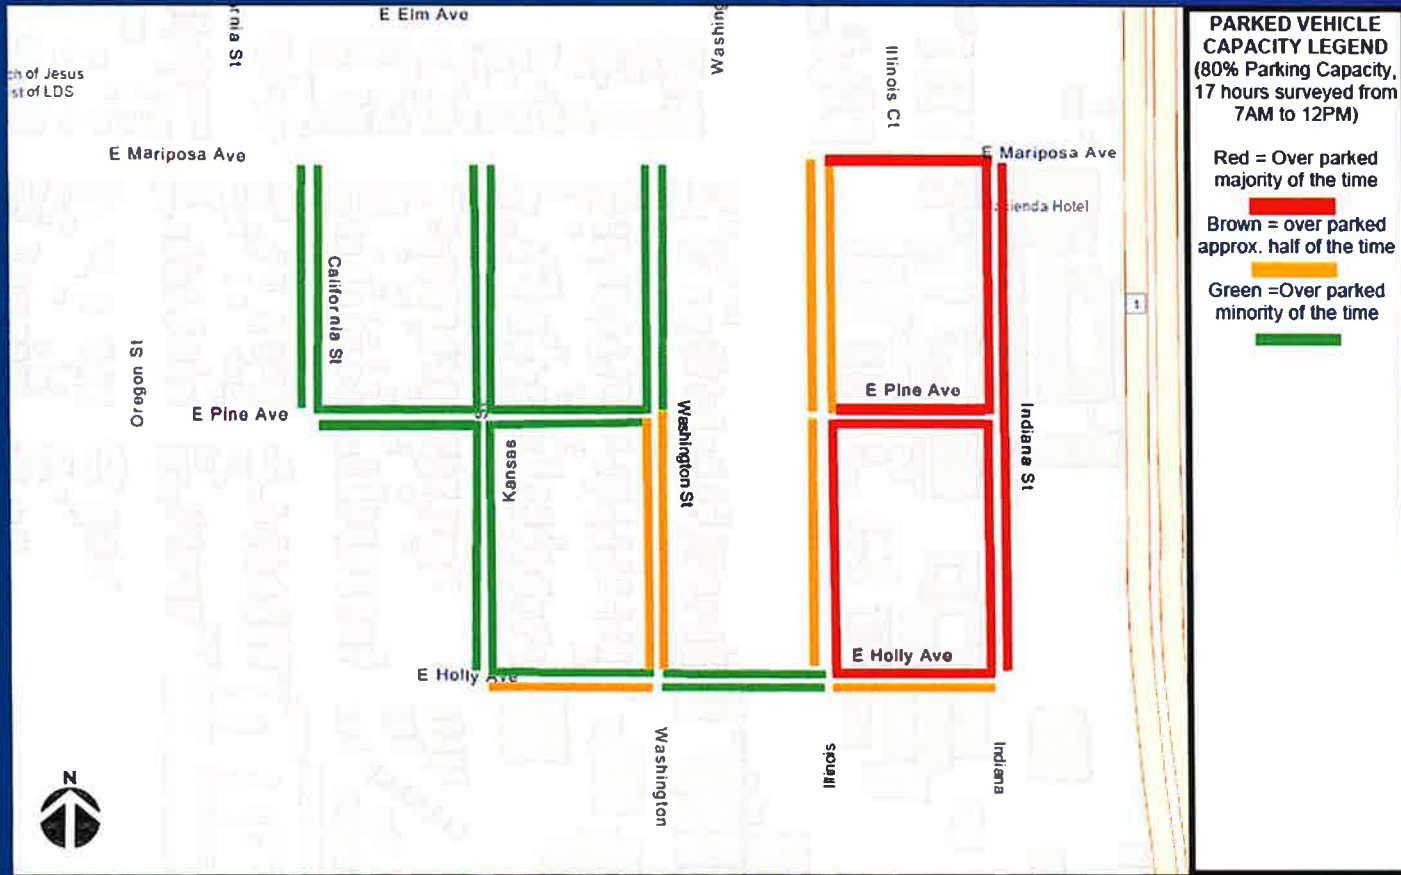

The logo of the City of El Segundo, featuring a circular seal with a building and the text "CITY OF EL SEGUNDO" around the perimeter.

CITY OF
EL SEGUNDO

Recommended Preferential Parking Zone 3

Existing and Proposed Preferential Parking Zones

Parking Satisfaction Map By Planning from 1/16/24 Council Meeting

% Respondents Satisfied with Parking

% Respondents Dissatisfied with Parking

Preferential Parking Zone 3 Petition Area

Petition Zone, Weekday Parking Capacity

Petition Zone, Outside Vehicles on Average

Petition Zone, Typical Peak Hour Vehicles

Recommended Preferential Park Zone 3 and Monitoring Zone