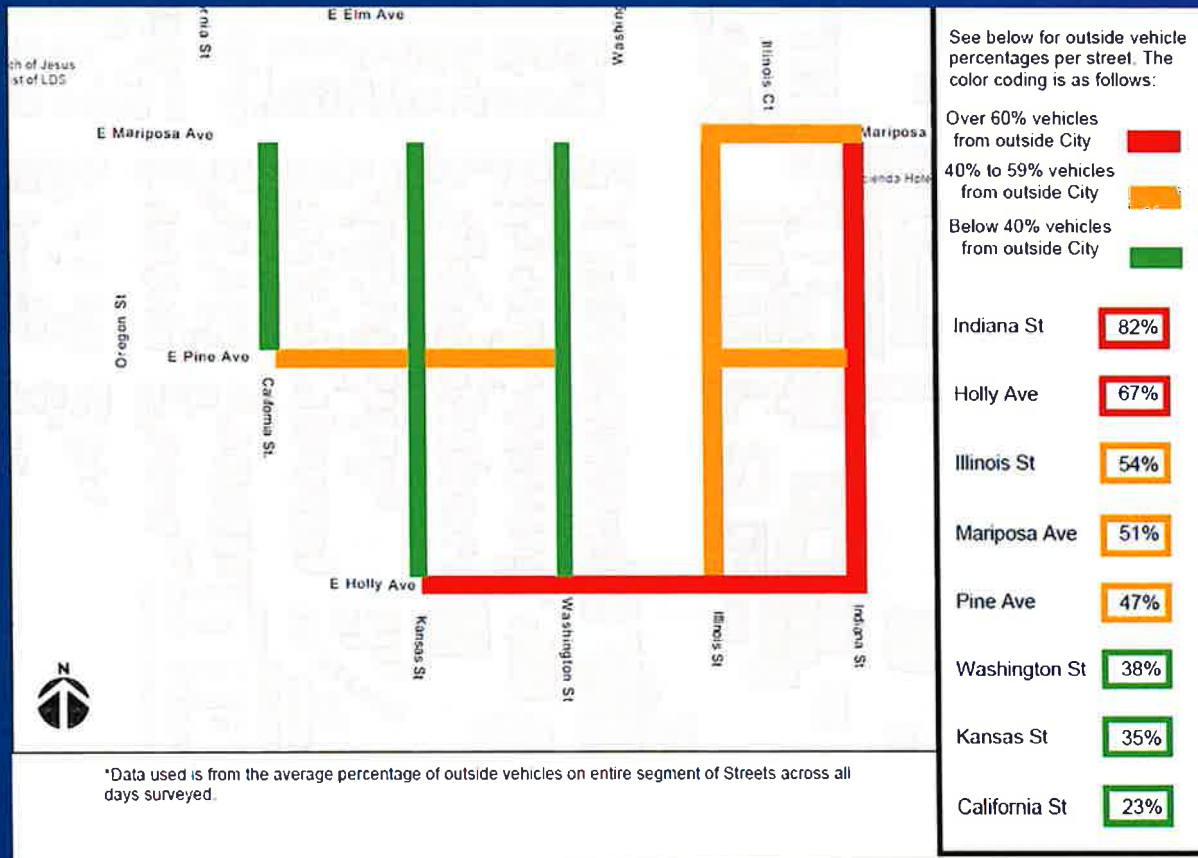

The logo of the City of El Segundo, featuring a circular seal with a building and the text "CITY OF EL SEGUNDO" around the perimeter.

CITY OF
EL SEGUNDO

Recommended Preferential Parking Zone 3

Existing and Proposed Preferential Parking Zones

Parking Satisfaction Map By Planning from 1/16/24 Council Meeting

% Respondents Satisfied with Parking

% Respondents Dissatisfied with Parking

Preferential Parking Zone 3 Petition Area

Petition Zone, Weekday Parking Capacity

Petition Zone, Outside Vehicles on Average

Petition Zone, Typical Peak Hour Vehicles

Recommended Preferential Park Zone 3 and Monitoring Zone