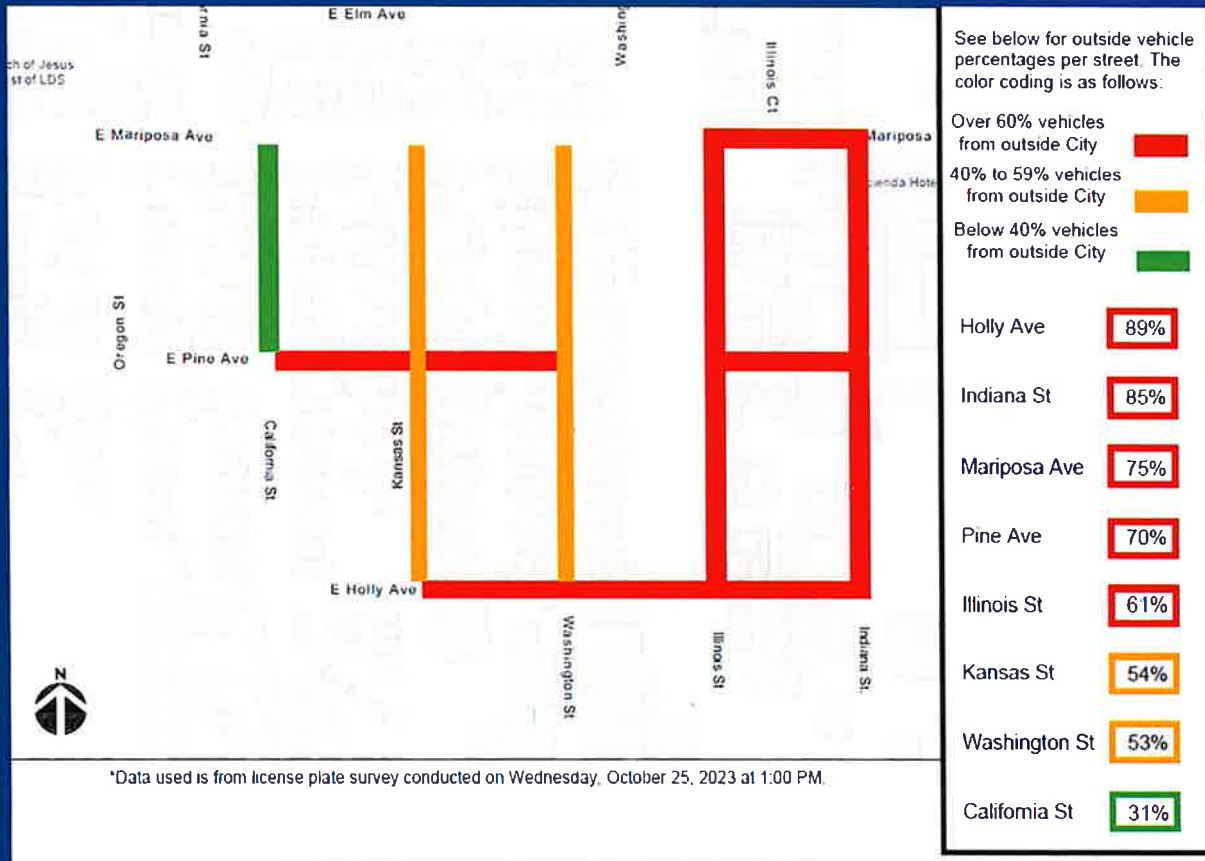

The logo of the City of El Segundo, featuring a circular seal with a building and the text "CITY OF EL SEGUNDO" around the perimeter.

CITY OF
EL SEGUNDO

Recommended Preferential Parking Zone 3

Existing and Proposed Preferential Parking Zones

Parking Satisfaction Map By Planning from 1/16/24 Council Meeting

% Respondents Satisfied with Parking

% Respondents Dissatisfied with Parking

Preferential Parking Zone 3 Petition Area

Petition Zone, Weekday Parking Capacity

Petition Zone, Outside Vehicles on Average

Petition Zone, Typical Peak Hour Vehicles

Recommended Preferential Park Zone 3 and Monitoring Zone