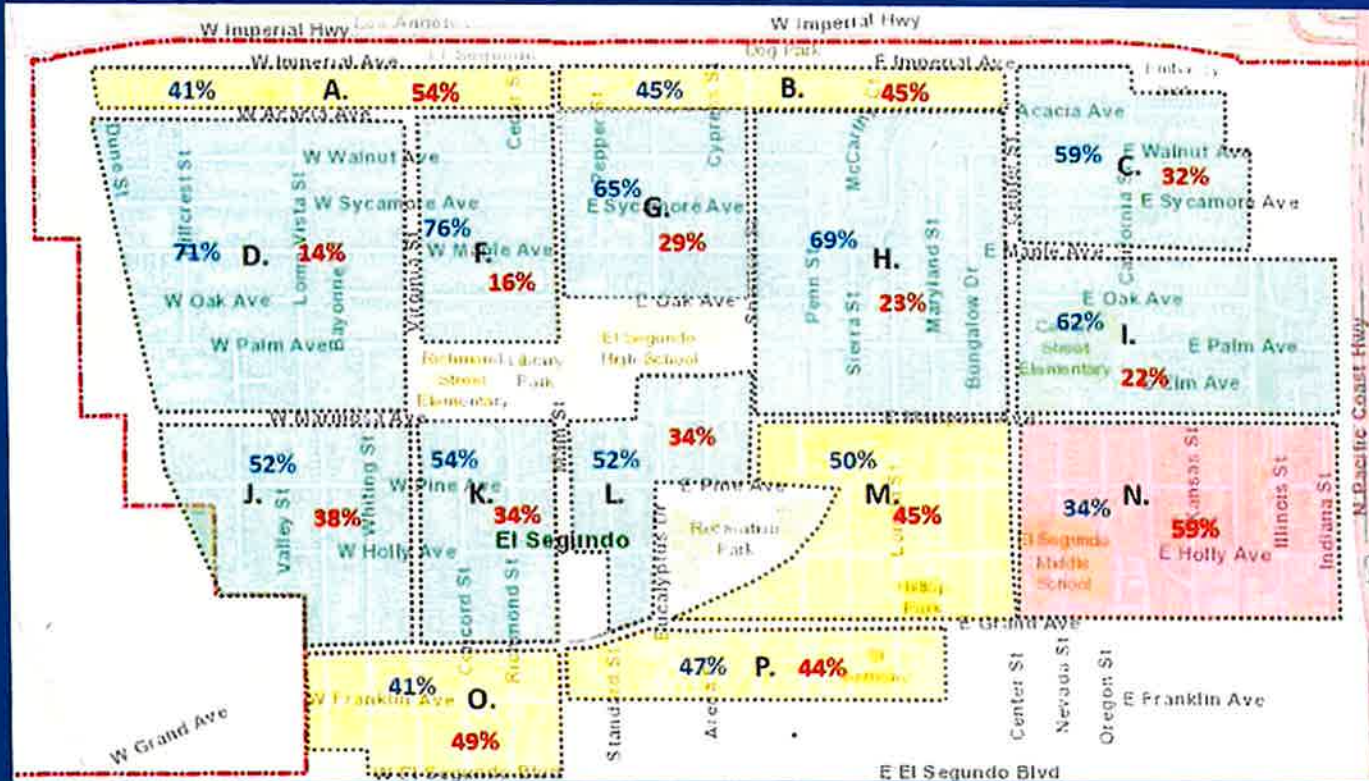

The logo of the City of El Segundo, featuring a circular seal with a building and the text "CITY OF EL SEGUNDO" around the perimeter.

CITY OF
EL SEGUNDO

Recommended Preferential Parking Zone 3

Existing and Proposed Preferential Parking Zones

Parking Satisfaction Map By Planning from 1/16/24 Council Meeting

% Respondents Satisfied with Parking

% Respondents Dissatisfied with Parking

Preferential Parking Zone 3 Petition Area

Petition Zone, Weekday Parking Capacity

Petition Zone, Outside Vehicles on Average

Petition Zone, Typical Peak Hour Vehicles

Recommended Preferential Park Zone 3 and Monitoring Zone