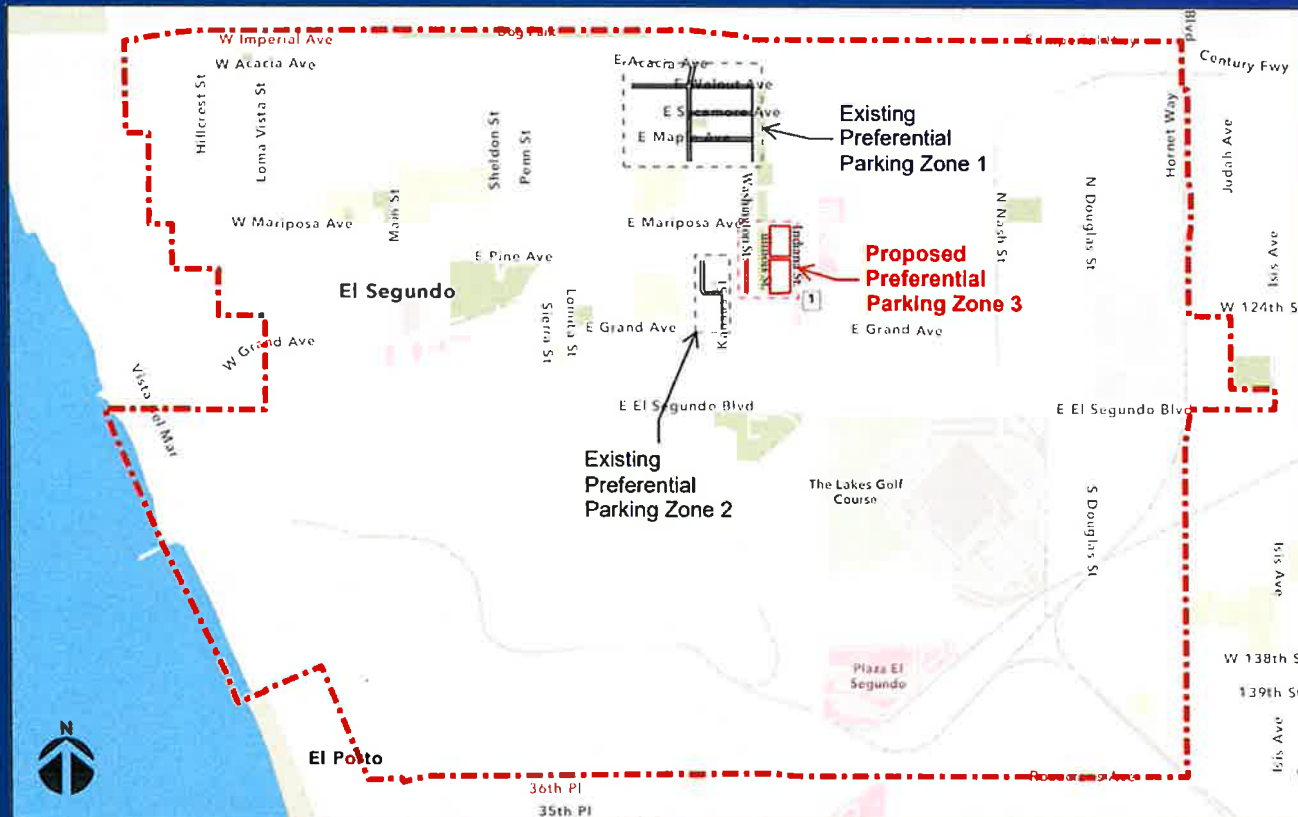

The logo of the City of El Segundo, featuring a circular seal with a building and the text "CITY OF EL SEGUNDO" around the perimeter.

CITY OF
EL SEGUNDO

Recommended Preferential Parking Zone 3

Existing and Proposed Preferential Parking Zones

Parking Satisfaction Map By Planning from 1/16/24 Council Meeting

% Respondents Satisfied with Parking

% Respondents Dissatisfied with Parking

Preferential Parking Zone 3 Petition Area

Petition Zone, Weekday Parking Capacity

Petition Zone, Outside Vehicles on Average

Petition Zone, Typical Peak Hour Vehicles

Recommended Preferential Park Zone 3 and Monitoring Zone